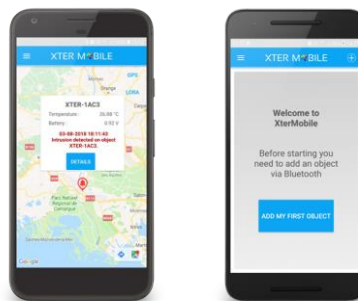

Secure courtyards

XTERMObILE APPLICATION AVAILABLE BY SUBSCRIPTION

XTERMObILE

XterMobile is a mobile application which allows you to manage all connected devices across the network and the Xter-Works cloud service. The app provides real-time notifications, logs, reports and follow up of all events and allows easy connection and installation of all devices by bluetooth (even without internet access).